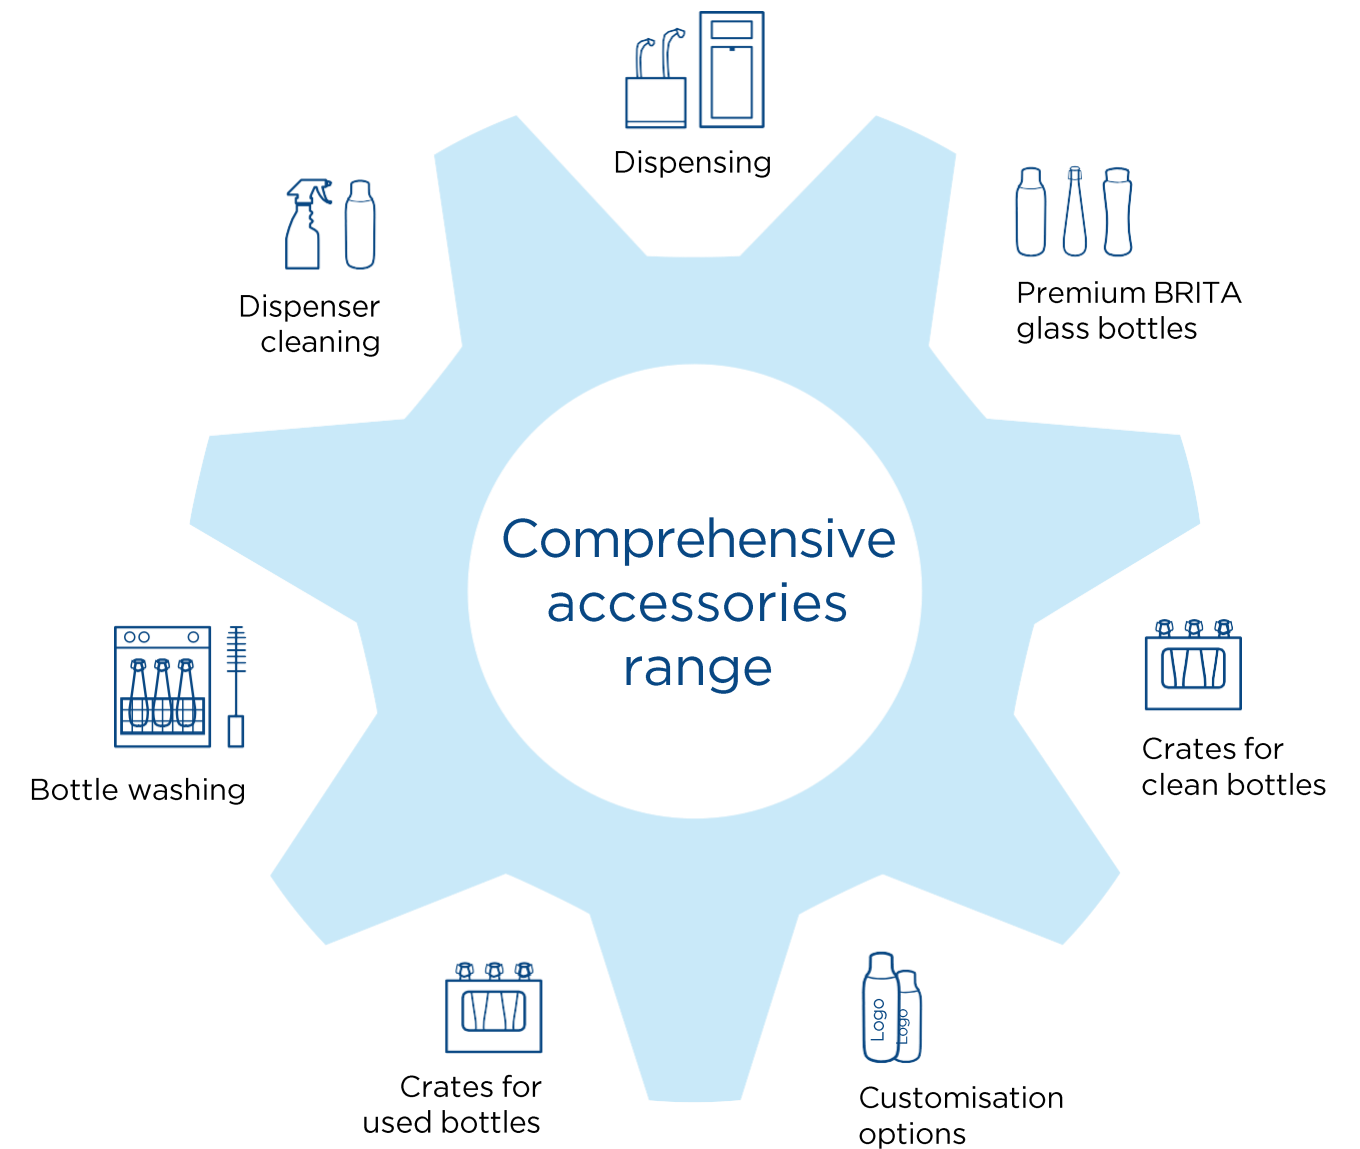

Our accessories

Find the match for your dispenser.

BRITA products don't stop with water dispensers and filters. We offer a comprehensive range of accessories to cover all your drinking water needs from dispensing to serving to cleaning.

Our premium quality bottles are easily refilled via our dispensers. They're customisable, too. Full or empty, they can be stored in crates specially designed for the various bottle types. As hygiene is a top priority, we supply everything you need to sanitise your BRITA dispenser and clean BRITA bottles. We offer a choice of bottle washing trays, compatible with professional and domestic dishwashers.

Our best-practice tip? We recommend cleaning your BRITA dispenser daily for extra peace of mind.

Looking for ways to reduce your carbon footprint?

Replacing plastic bottles with long-lasting BRITA bottles and corresponding accessories is an easy way to make a difference.

Are you looking for ways to shrink your carbon footprint?

Replacing plastic bottles with long-lasting BRITA bottles and corresponding accessories is an easy way to make a difference.