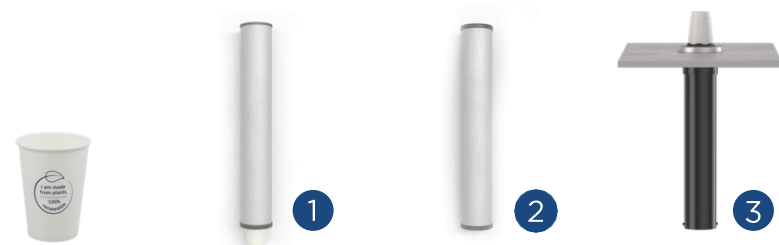

BRITA dispenser accessories

For all your drinking water needs

Cups / Cup holders / collector

Cardboard cup with PLA coating	- Made from cardboard derived from wood cellulose fibres; cellulose from FSC®-certified forests 100% biodegradable, sturdy and shatter-proof - Package contents: 2,000 cardboard cups - Capacity: 200 ml - Diameter: 70 mm - Temperature resistance: up to 85°C
1. Cup holder (wall-mounted)	- Exclusive surface finish matches the BRITA dispenser range - Size (H x Wtube): 585 x 90 mm - Cup size: 60 to 73 mm in diameter - Capacity: up to 120 cups
2. Cup collector (wall-mounted)	- Removable wall-mounted solution: easy to empty, topple-proof - Exclusive surface finish matches the BRITA dispenser range - Size (H x Wtube): 585 x 90 mm - Cup size: 60 to 73 mm in diameter - Capacity: up to 120 cups
3. Cup holder (in-counter)	- Ideal for tap systems e.g. Extra - Suitable for cups 70 to 94 mm in diameter thanks to rubber lips in four sizes - Size (H x Wtube): 597 x 111 mm - Cup size: 70 to 94 mm in diameter - Capacity: up to 120 cups - Countertop borehole: 124 mm in diameter

Dispenser cleaning

1. Alcohol-based disinfection	For daily disinfection of the dispenser outlet tap
2. Eco cleaning spray	For daily cleaning of dispenser housing / base cabinet
3. Cleaning cream (as required)	For weekly cleaning of the metal parts of the drip tray, decalcifying effect
4. Stainless steel finish (as required)	To polish and protect stainless steel parts e.g. base cabinets